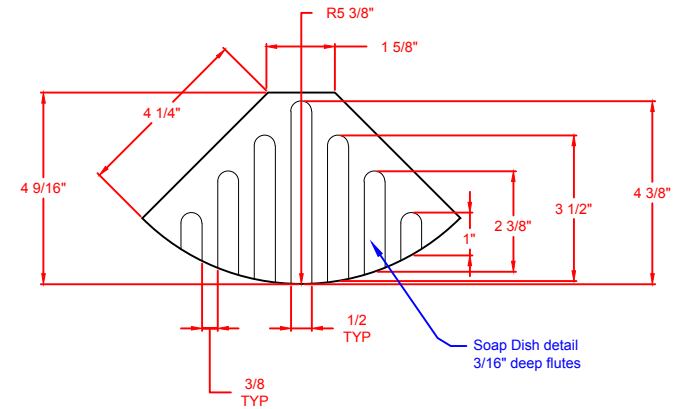

Rev #			
Rev #			

Customer Approval:

Date:

5484 NW 80th Ave Rd
Ocala, FL 34482
(704) 907 9838

www.wiltcherindustries.com

Part Number:		7ACCESS0005	
Description:		Fabricated Corner Caddy	
Date Drawn:	01 / 09 / 2013	Weight:	
Scale:		None	
Drawn By:		Carlos Hernandez	
Revised By:			
Approved By:			
Date Revised:			