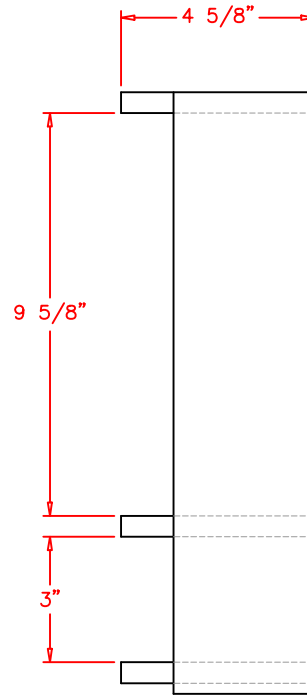

Rev #			
Rev #			

Customer Approval:

Date:

5484 NW 80th Ave Rd
Ocala, FL 34482
(704) 907 9838

www.wiltcherindustries.com

Part Number:		7ACCESS0005	
Description:		Fabricated Corner Caddy	
Date Drawn:	01 / 09 / 2013	Weight:	
Scale:		None	
Drawn By:		Carlos Hernandez	
Revised By:			
Approved By:			
Date Revised:			