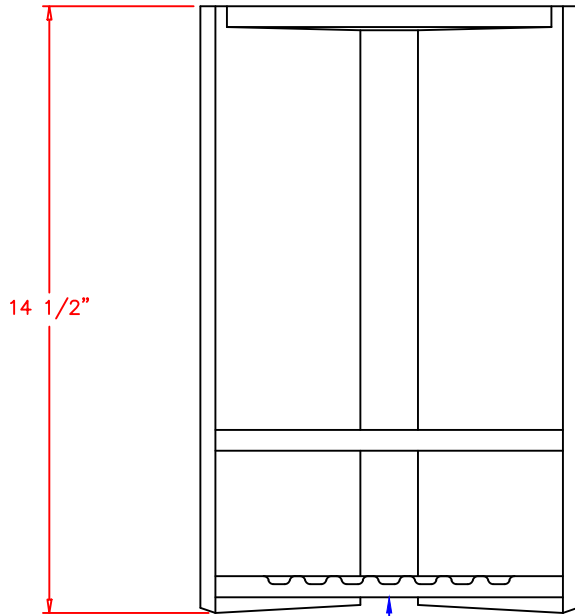

Rev #			
Rev #			

Customer Approval:

Date:

5484 NW 80th Ave Rd
Ocala, FL 34482
(704) 907 9838

www.wiltcherindustries.com

Part Number:		7ACCESS0005	
Description:		Fabricated Corner Caddy	
Date Drawn:	01 / 09 / 2013	Weight:	
Scale:		None	
Drawn By:		Carlos Hernandez	
Revised By:			
Approved By:			
Date Revised:			