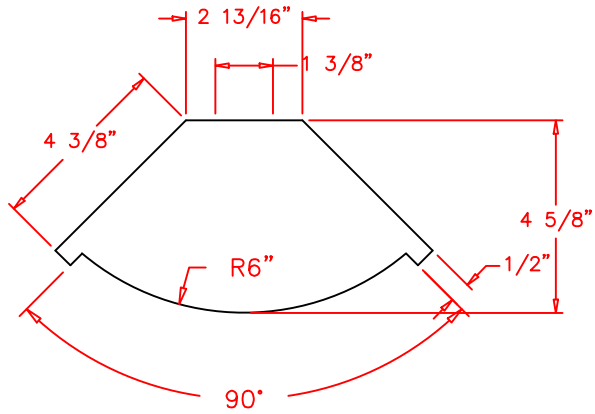

Rev #			
Rev #			

Customer Approval:

Date:

5484 NW 80th Ave Rd
Ocala, FL 34482
(704) 907 9838

www.wiltcherindustries.com

Part Number:		7ACCESS0005	
Description:		Fabricated Corner Caddy	
Date Drawn:	01 / 09 / 2013	Weight:	
Scale:		None	
Drawn By:		Carlos Hernandez	
Revised By:			
Approved By:			
Date Revised:			