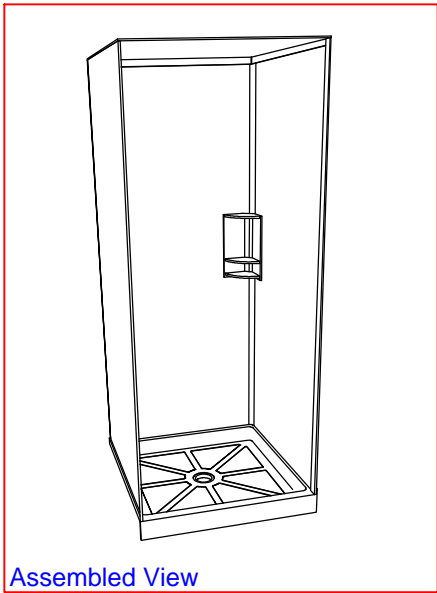

Rev #		
Rev #		

Assembled View

STANDARD THRESHOLD SHOWER PAN SYSTEM.

Part List.

(A)	Standard Threshold Shower Pan.
(B)	Side Wall Panels (X2)
(C)	Back Wall Panel (X1)
(D)	Ceiling Panel (X1)
(E)	Corner Cove Trim (X2)
(F)	Shampoo Holder Caddy (Optional Accessory)
(G)	Vertical Trim. (OSC Outside Corner Trim or Rabbet Trim)
(H)	Horizontal Trim. (Flat Batten Trim)

	Corner Cove Trim
	Flat Batten Trim
	OSC Outside Corner Trim
	Rabbet Trim

<p>WILTCHER INDUSTRIES, INC. EST. 1963</p> <p>5484 NW 80th Avenue Rd. Ocala, FL 34482 (704) 907 9838 www.wiltcherindustries.com</p>	Part Number:					
	Description:	Standard Threshold Shower Pan / Part list				
	Date Drawn:	07 / 04 / 2013	Weight:		Scale:	None
	Drawn By:	Carlos Hernandez	Revised By:			
	Approved By:		Date Revised:			