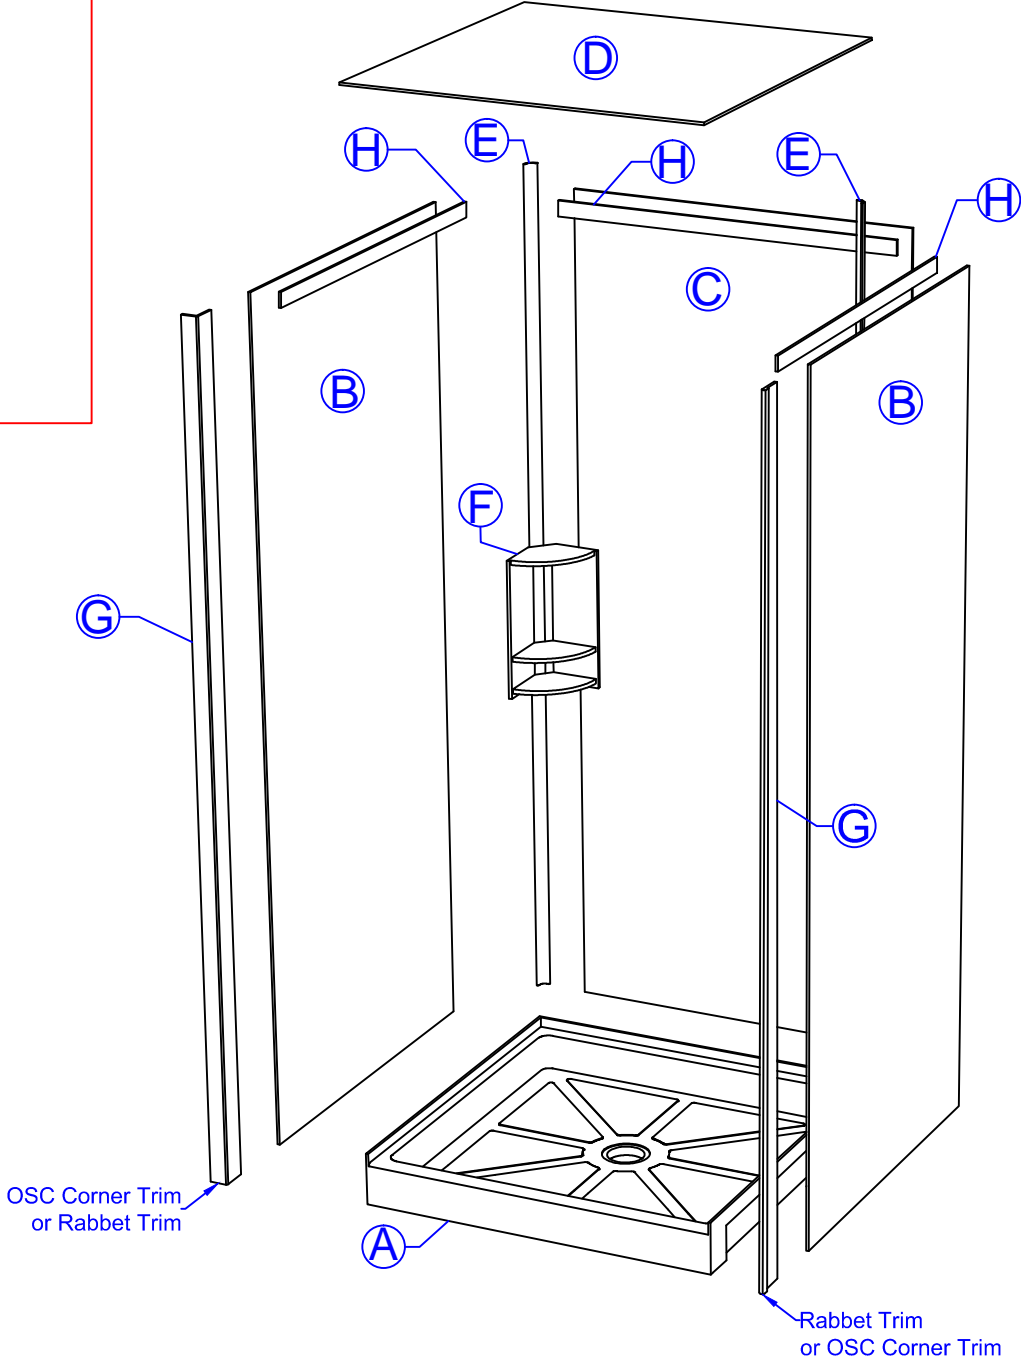

Rev #		
Rev #		

Assembled View

STANDARD THRESHOLD SHOWER PAN SYSTEM.

Part List.

(A)	Standard Threshold Shower Pan.
(B)	Side Wall Panels (X2)
(C)	Back Wall Panel (X1)
(D)	Ceiling Panel (X1)
(E)	Corner Cove Trim (X2)
(F)	Shampoo Holder Caddy (Optional Accessory)
(G)	Vertical Trim. (OSC Outside Corner Trim or Rabbet Trim)
(H)	Horizontal Trim. (Flat Batten Trim)

	Corner Cove Trim
	Flat Batten Trim
	OSC Outside Corner Trim
	Rabbet Trim

<p>WILTCHER INDUSTRIES, INC. EST. 1963</p> <p>5484 NW 80th Avenue Rd. Ocala, FL 34482 (704) 907 9838 www.wiltcherindustries.com</p>	Part Number:					
	Description:	Standard Threshold Shower Pan / Part list				
	Date Drawn:	07 / 04 / 2013	Weight:		Scale:	None
	Drawn By:	Carlos Hernandez	Revised By:			
	Approved By:		Date Revised:			