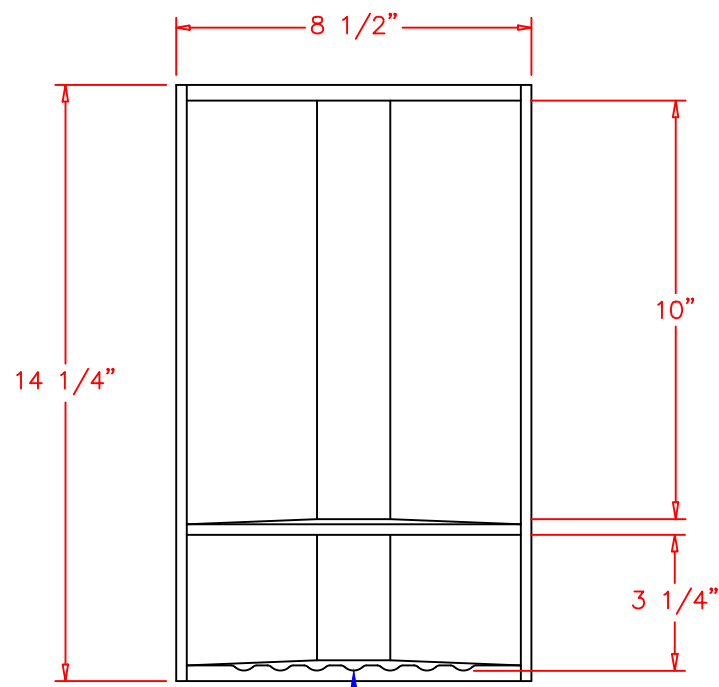

Rev #			
Rev #			

See Soap dish detail

Soap Dish detail  
1/8" deep flutes

5484 NW 80th Ave Rd  
Ocala, FL 34482  
(704) 907 9838  
www.wiltcherindustries.com

Part Number:	7ACCESS0004		
Description:	Molded Corner Caddy		
Date Drawn:	01 / 09 / 2013	Weight:	
		Scale:	None
Drawn By:	Carlos Hernandez	Revised By:	
Approved By:		Date Revised:	