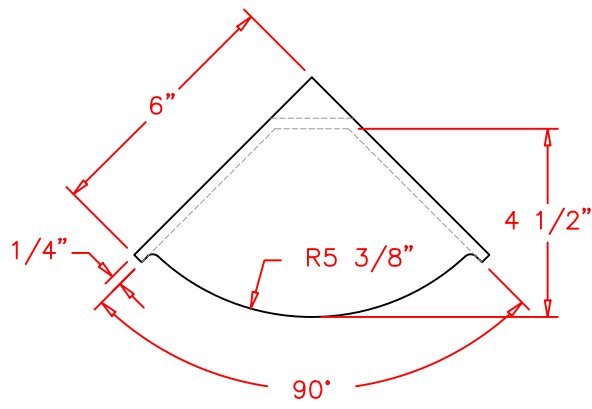

Rev #			
Rev #			

See Soap dish detail

Soap Dish detail  
1/8" deep flutes

5484 NW 80th Ave Rd  
Ocala, FL 34482  
(704) 907 9838  
www.wiltcherindustries.com

Part Number:	7ACCESS0004		
Description:	Molded Corner Caddy		
Date Drawn:	01 / 09 / 2013	Weight:	
		Scale:	None
Drawn By:	Carlos Hernandez	Revised By:	
Approved By:		Date Revised:	