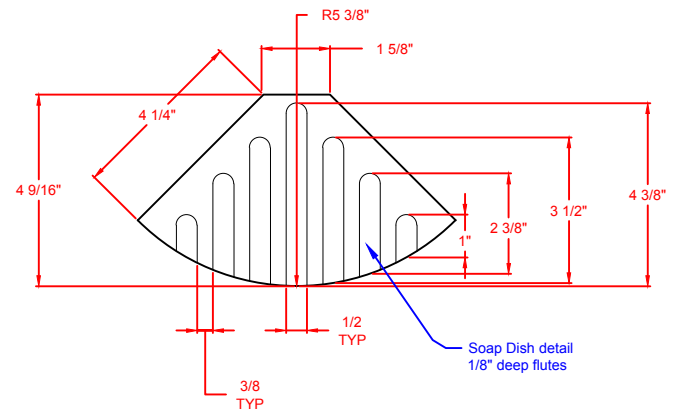

Rev #			
Rev #			

See Soap dish detail

Soap Dish detail  
1/8" deep flutes

5484 NW 80th Ave Rd  
Ocala, FL 34482  
(704) 907 9838  
www.wiltcherindustries.com

Part Number:	7ACCESS0004		
Description:	Molded Corner Caddy		
Date Drawn:	01 / 09 / 2013	Weight:	
		Scale:	None
Drawn By:	Carlos Hernandez	Revised By:	
Approved By:		Date Revised:	