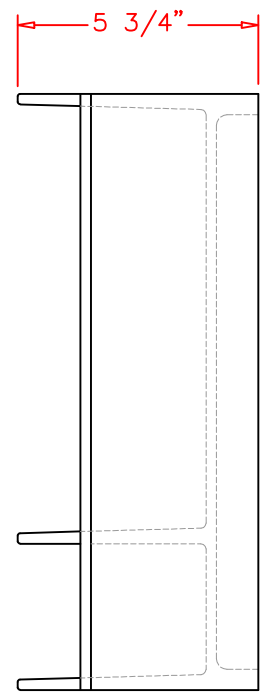

Rev #			
Rev #			

See Soap dish detail

Soap Dish detail  
1/8" deep flutes

5484 NW 80th Ave Rd  
Ocala, FL 34482  
(704) 907 9838  
www.wiltcherindustries.com

Part Number:	7ACCESS0004		
Description:	Molded Corner Caddy		
Date Drawn:	01 / 09 / 2013	Weight:	
		Scale:	None
Drawn By:	Carlos Hernandez	Revised By:	
Approved By:		Date Revised:	