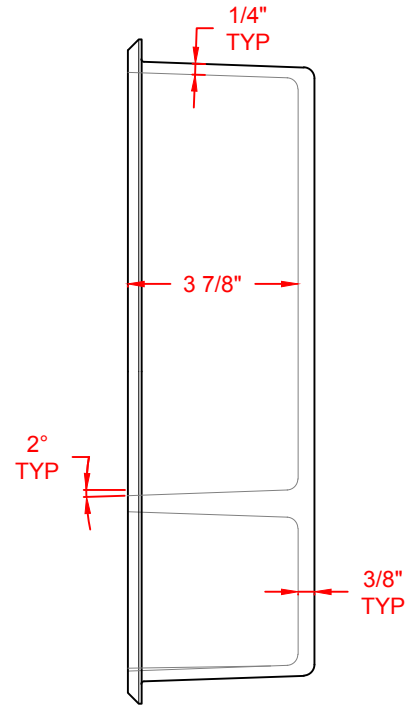

Rev #			
Rev #			

5484 NW 80th Ave Rd
Ocala, FL 34482
(704) 907 9838
www.wiltcherindustries.com

Part Number:		7ACCESS0003	
Description:		Shower Caddy 10" x 15"	
Date Drawn:	01 / 09 / 2013	Weight:	
Scale:		None	
Drawn By:		Carlos Hernandez	
Revised By:			
Approved By:			
Date Revised:			