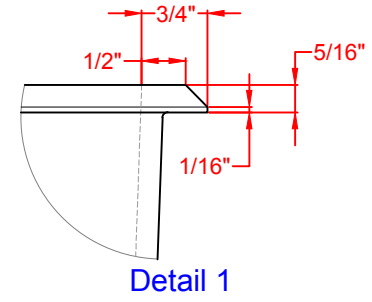

Rev #			
Rev #			

5484 NW 80th Ave Rd
Ocala, FL 34482
(704) 907 9838
www.wiltcherindustries.com

Part Number:		7ACCESS0003	
Description:		Shower Caddy 10" x 15"	
Date Drawn:	01 / 09 / 2013	Weight:	
Scale:		None	
Drawn By:		Carlos Hernandez	
Revised By:			
Approved By:			
Date Revised:			