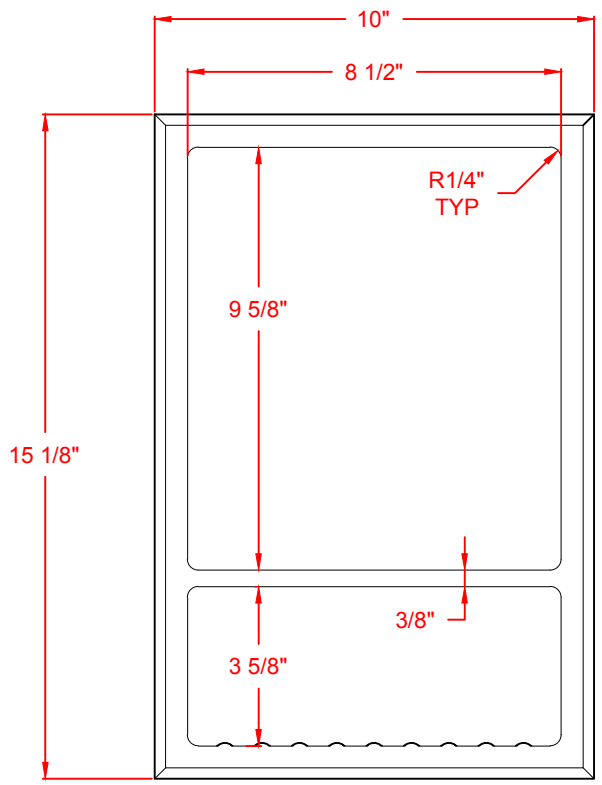

Rev #			
Rev #			

5484 NW 80th Ave Rd
Ocala, FL 34482
(704) 907 9838
www.wiltcherindustries.com

Part Number:		7ACCESS0003	
Description:		Shower Caddy 10" x 15"	
Date Drawn:	01 / 09 / 2013	Weight:	
Scale:		None	
Drawn By:		Carlos Hernandez	
Revised By:			
Approved By:			
Date Revised:			