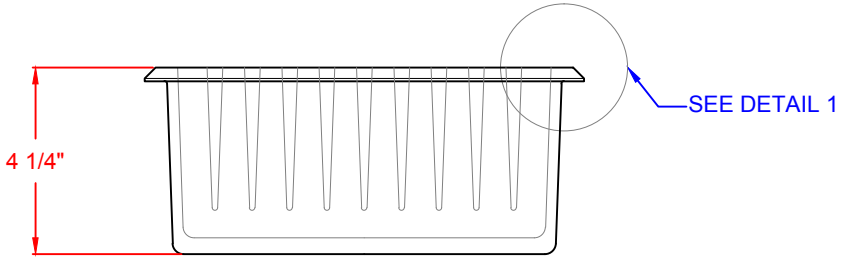

Rev #			
Rev #			

5484 NW 80th Ave Rd
Ocala, FL 34482
(704) 907 9838
www.wiltcherindustries.com

Part Number:		7ACCESS0003	
Description:		Shower Caddy 10" x 15"	
Date Drawn:	01 / 09 / 2013	Weight:	
Scale:		None	
Drawn By:		Carlos Hernandez	
Revised By:			
Approved By:			
Date Revised:			