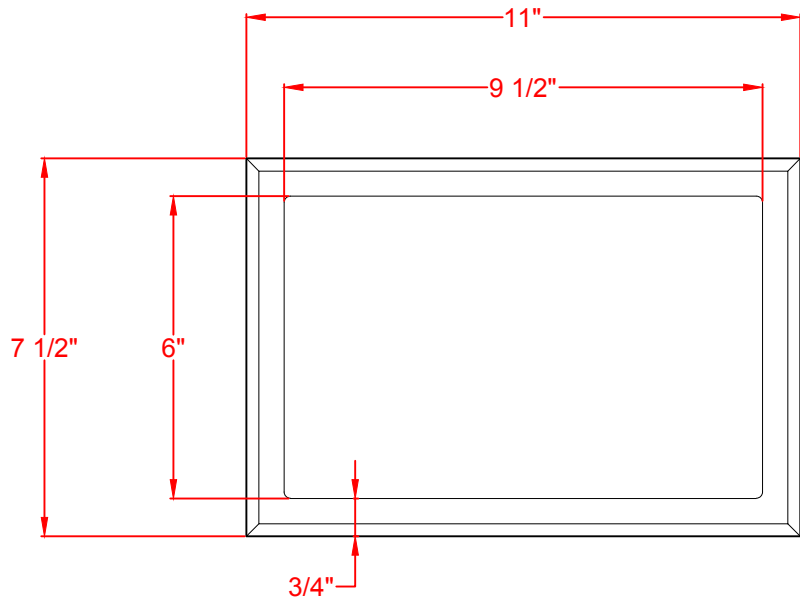

Rev #			
Rev #			

Customer Approval:

Date:

Path: @Engineering\

5484 NW 80th Ave Rd
Ocala, FL 34482
(704) 907 9838
www.wiltcherindustries.com

Part Number:	7ACCESS0001		
Description:	Shower Caddy 7 1/2" x 11"		
Date Drawn:	01 / 09 / 2013	Weight:	Scale: None
Drawn By:	Carlos Hernandez	Revised By:	
Approved By:		Date Revised:	