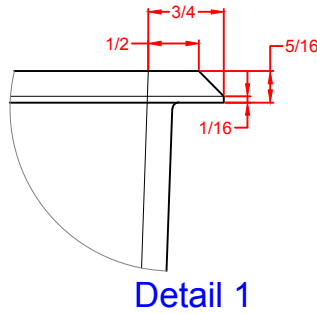

Rev #			
Rev #			

Customer Approval:

Date:

Path: @Engineering\

5484 NW 80th Ave Rd
Ocala, FL 34482
(704) 907 9838
www.wiltcherindustries.com

Part Number:	7ACCESS0001		
Description:	Shower Caddy 7 1/2" x 11"		
Date Drawn:	01 / 09 / 2013	Weight:	Scale: None
Drawn By:	Carlos Hernandez	Revised By:	
Approved By:		Date Revised:	