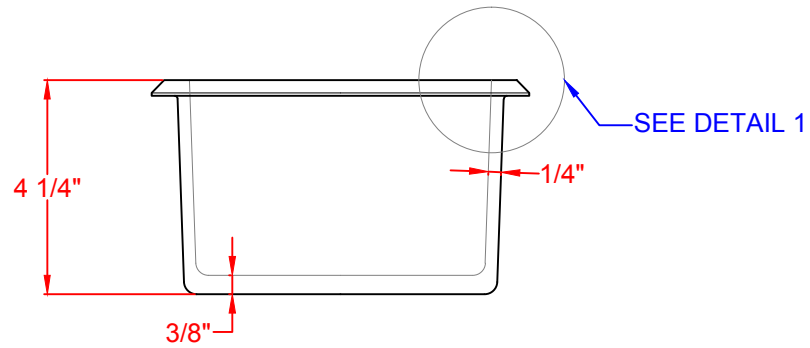

Rev #			
Rev #			

Customer Approval:

Date:

Path: @Engineering\

5484 NW 80th Ave Rd
Ocala, FL 34482
(704) 907 9838
www.wiltcherindustries.com

Part Number:	7ACCESS0001		
Description:	Shower Caddy 7 1/2" x 11"		
Date Drawn:	01 / 09 / 2013	Weight:	Scale: None
Drawn By:	Carlos Hernandez	Revised By:	
Approved By:		Date Revised:	