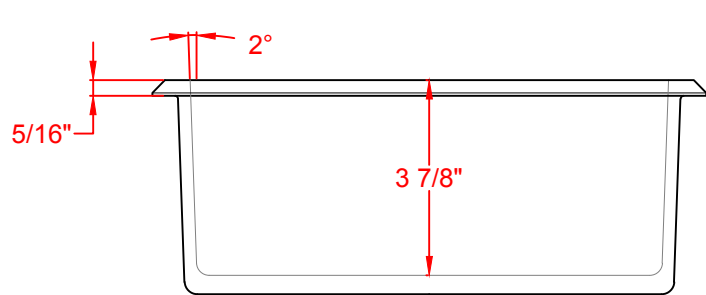

Rev #			
Rev #			

Customer Approval:

Date:

Path: @Engineering\

5484 NW 80th Ave Rd
Ocala, FL 34482
(704) 907 9838
www.wiltcherindustries.com

Part Number:	7ACCESS0001		
Description:	Shower Caddy 7 1/2" x 11"		
Date Drawn:	01 / 09 / 2013	Weight:	Scale: None
Drawn By:	Carlos Hernandez	Revised By:	
Approved By:		Date Revised:	