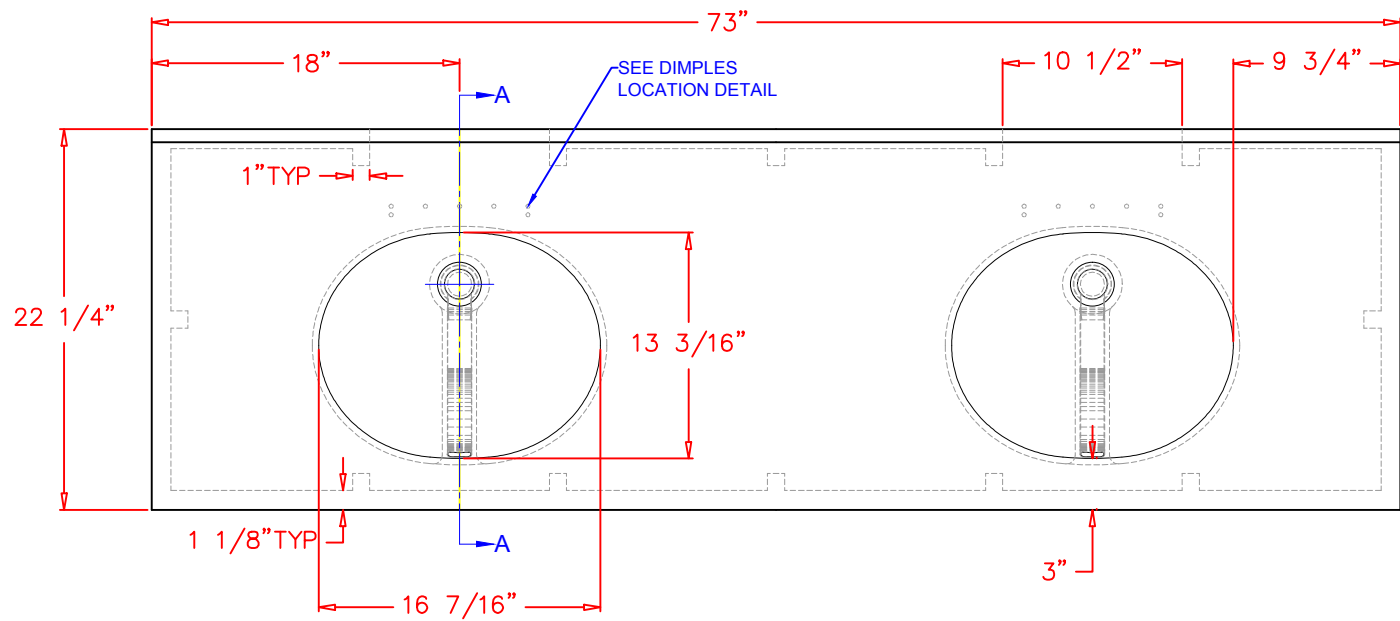

Rev #		
Rev #		

**WILTCHER INDUSTRIES, INC.**  
 EST. 1969  
 5484 NW 80th Ave Rd  
 Ocala, FL 34482  
 (704) 907 9838  
[www.wiltcherindustries.com](http://www.wiltcherindustries.com)

Part Number: <b>7ITB732200</b>	
Description: Integrated Vanity Top / Double Bowl 22 1/4" x 73" / Overall Dimensions and Details	
Date Drawn: 03 / 14 / 2013	Weight: Scale: None
Drawn By: Carlos Hernandez	Revised By:
Approved By:	Date Revised: