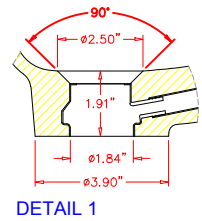

Rev #		
Rev #		

**WILTCHER INDUSTRIES, INC.**  
 EST. 1969  
 5484 NW 80th Ave Rd  
 Ocala, FL 34482  
 (704) 907 9838  
[www.wiltcherindustries.com](http://www.wiltcherindustries.com)

Part Number: <b>7ITB732200</b>	
Description: Integrated Vanity Top / Double Bowl 22 1/4" x 73" / Overall Dimensions and Details	
Date Drawn: 03 / 14 / 2013	Weight: Scale: None
Drawn By: Carlos Hernandez	Revised By:
Approved By:	Date Revised: