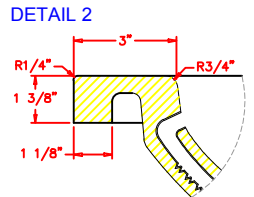

Rev #		
Rev #		

**WILTCHER INDUSTRIES, INC.**  
 EST. 1969  
 5484 NW 80th Ave Rd  
 Ocala, FL 34482  
 (704) 907 9838  
[www.wiltcherindustries.com](http://www.wiltcherindustries.com)

Part Number: <b>7ITB732200</b>	
Description: Integrated Vanity Top / Double Bowl 22 1/4" x 73" / Overall Dimensions and Details	
Date Drawn: 03 / 14 / 2013	Weight: Scale: None
Drawn By: Carlos Hernandez	Revised By:
Approved By:	Date Revised: