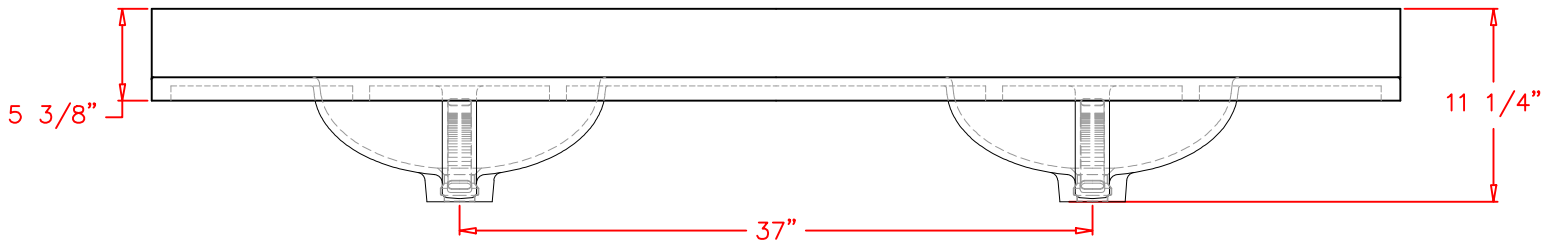

Rev #		
Rev #		

**WILTCHER INDUSTRIES, INC.**  
 EST. 1969  
 5484 NW 80th Ave Rd  
 Ocala, FL 34482  
 (704) 907 9838  
[www.wiltcherindustries.com](http://www.wiltcherindustries.com)

Part Number: <b>7ITB732200</b>	
Description: Integrated Vanity Top / Double Bowl 22 1/4" x 73" / Overall Dimensions and Details	
Date Drawn: 03 / 14 / 2013	Weight: Scale: None
Drawn By: Carlos Hernandez	Revised By:
Approved By:	Date Revised: