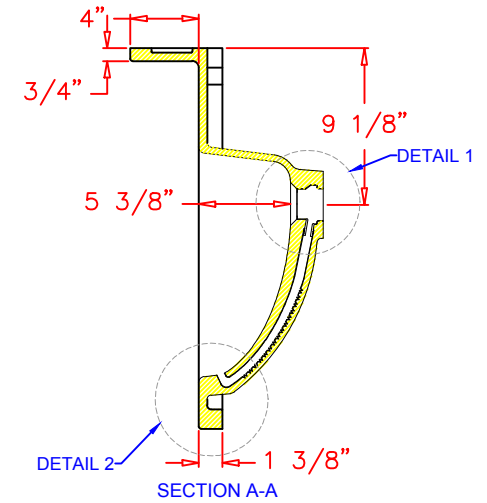

Rev #		
Rev #		

**WILTCHER INDUSTRIES, INC.**  
 EST. 1969  
 5484 NW 80th Ave Rd  
 Ocala, FL 34482  
 (704) 907 9838  
[www.wiltcherindustries.com](http://www.wiltcherindustries.com)

Part Number: <b>7ITB732200</b>	
Description: Integrated Vanity Top / Double Bowl 22 1/4" x 73" / Overall Dimensions and Details	
Date Drawn: 03 / 14 / 2013	Weight: Scale: None
Drawn By: Carlos Hernandez	Revised By:
Approved By:	Date Revised: