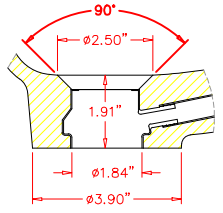

Rev #			
Rev #			

DETAIL 1

5484 NW 80th Ave Rd
 Ocala, FL 34482
 (704) 907 9838
 www.wiltcherindustries.com

Part Number:		7ITB612220	
Description: Integrated Vanity Top / Double Bowl 22 1/4" x 61" / Overall Dimensions and Details			
Date Drawn:	03 / 14 / 2013	Weight:	
Scale:		None	
Drawn By: Carlos Hernandez		Revised By:	
Approved By:		Date Revised:	