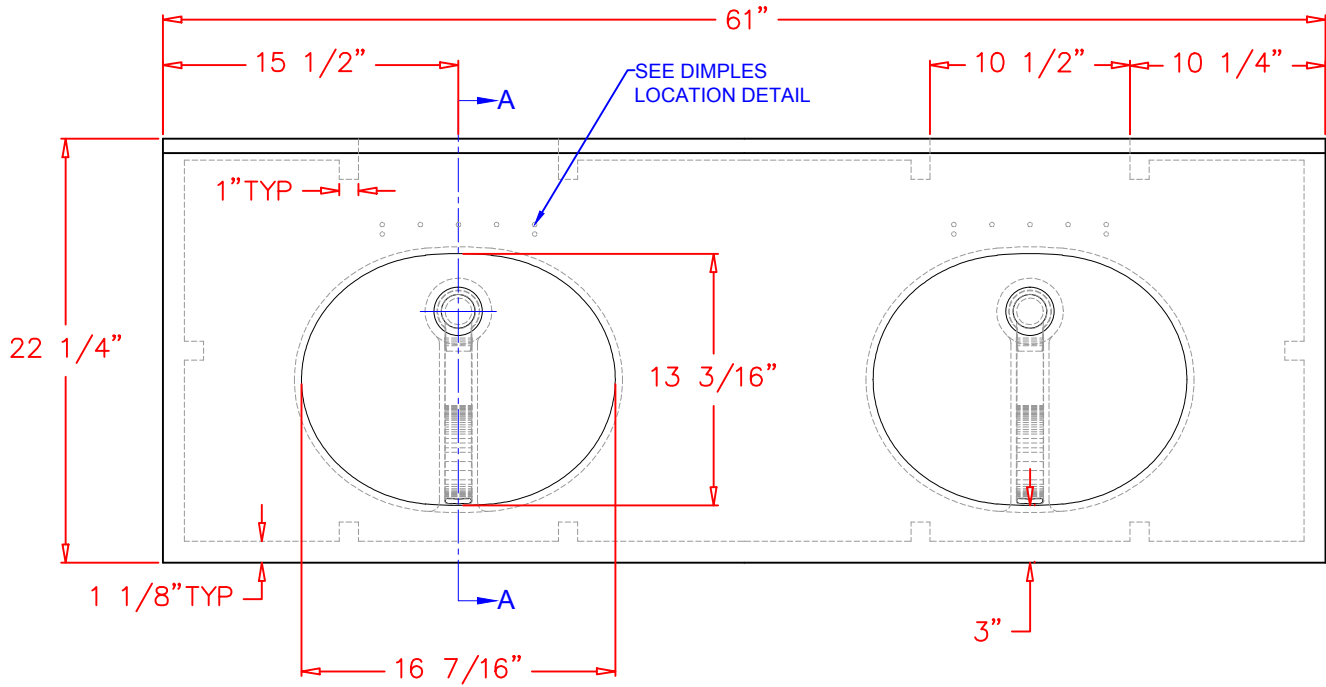

Rev #			
Rev #			

DETAIL 1

5484 NW 80th Ave Rd
 Ocala, FL 34482
 (704) 907 9838
 www.wiltcherindustries.com

Part Number:		7ITB612220	
Description: Integrated Vanity Top / Double Bowl 22 1/4" x 61" / Overall Dimensions and Details			
Date Drawn:	03 / 14 / 2013	Weight:	
Scale:		None	
Drawn By: Carlos Hernandez		Revised By:	
Approved By:		Date Revised:	