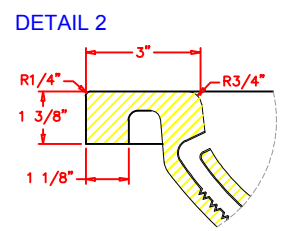

Rev #			
Rev #			

DETAIL 1

5484 NW 80th Ave Rd
 Ocala, FL 34482
 (704) 907 9838
 www.wiltcherindustries.com

Part Number:		7ITB612220	
Description: Integrated Vanity Top / Double Bowl 22 1/4" x 61" / Overall Dimensions and Details			
Date Drawn:	03 / 14 / 2013	Weight:	
Scale:		None	
Drawn By: Carlos Hernandez		Revised By:	
Approved By:		Date Revised:	