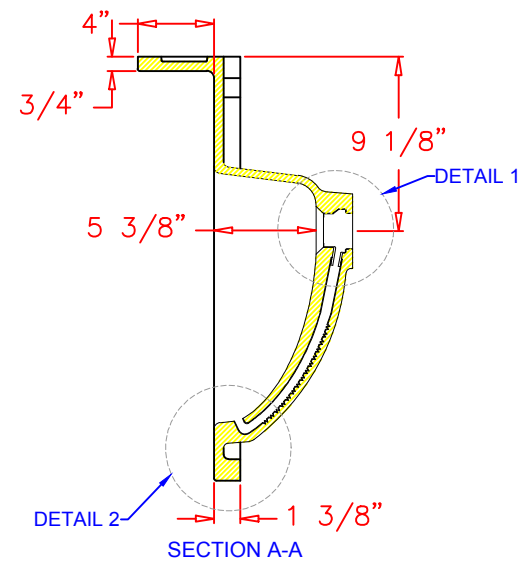

Rev #			
Rev #			

DETAIL 1

5484 NW 80th Ave Rd
 Ocala, FL 34482
 (704) 907 9838
 www.wiltcherindustries.com

Part Number:		7ITB612220	
Description: Integrated Vanity Top / Double Bowl 22 1/4" x 61" / Overall Dimensions and Details			
Date Drawn:	03 / 14 / 2013	Weight:	
Scale:		None	
Drawn By: Carlos Hernandez		Revised By:	
Approved By:		Date Revised:	