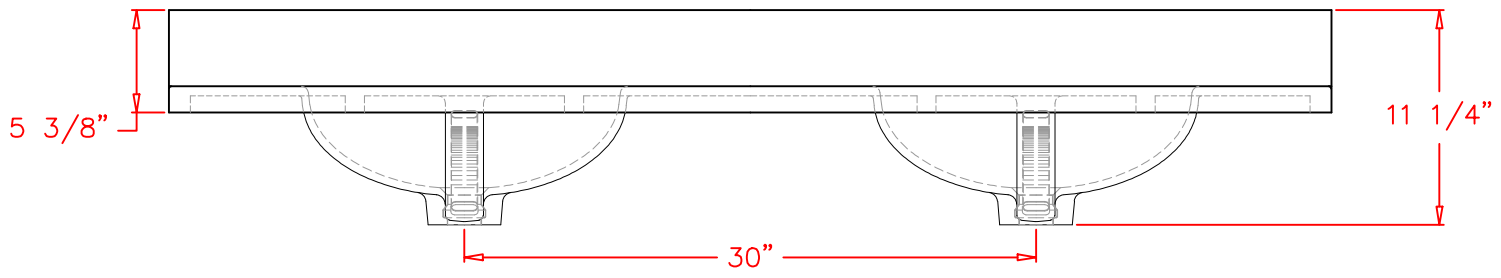

Rev #			
Rev #			

DETAIL 1

5484 NW 80th Ave Rd
 Ocala, FL 34482
 (704) 907 9838
 www.wiltcherindustries.com

Part Number:		7ITB612220	
Description: Integrated Vanity Top / Double Bowl 22 1/4" x 61" / Overall Dimensions and Details			
Date Drawn:	03 / 14 / 2013	Weight:	
Scale:		None	
Drawn By: Carlos Hernandez		Revised By:	
Approved By:		Date Revised:	