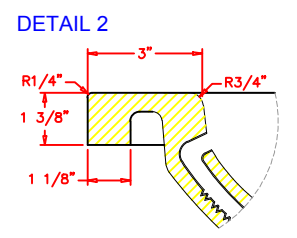

Rev #		
Rev #		

DETAIL 1

DETAIL 2

5484 NW 80th Ave Rd
 Ocala, FL 34482
 (704) 907 9838
 www.wiltcherindustries.com

Part Number:	7ITB612200		
Description:	Integrated Vanity Top 22 1/4" x 61" / Overall Dimensions and Details		
Date Drawn:	03 / 14 / 2013	Weight:	Scale: None
Drawn By:	Carlos Hernandez	Revised By:	
Approved By:		Date Revised:	