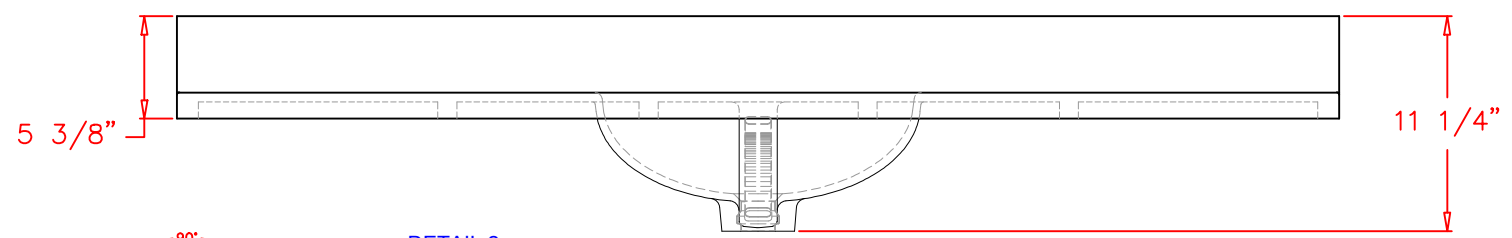

Rev #		
Rev #		

DETAIL 1

DETAIL 2

5484 NW 80th Ave Rd
 Ocala, FL 34482
 (704) 907 9838
 www.wiltcherindustries.com

Part Number:	7ITB612200		
Description:	Integrated Vanity Top 22 1/4" x 61" / Overall Dimensions and Details		
Date Drawn:	03 / 14 / 2013	Weight:	Scale: None
Drawn By:	Carlos Hernandez	Revised By:	
Approved By:		Date Revised:	