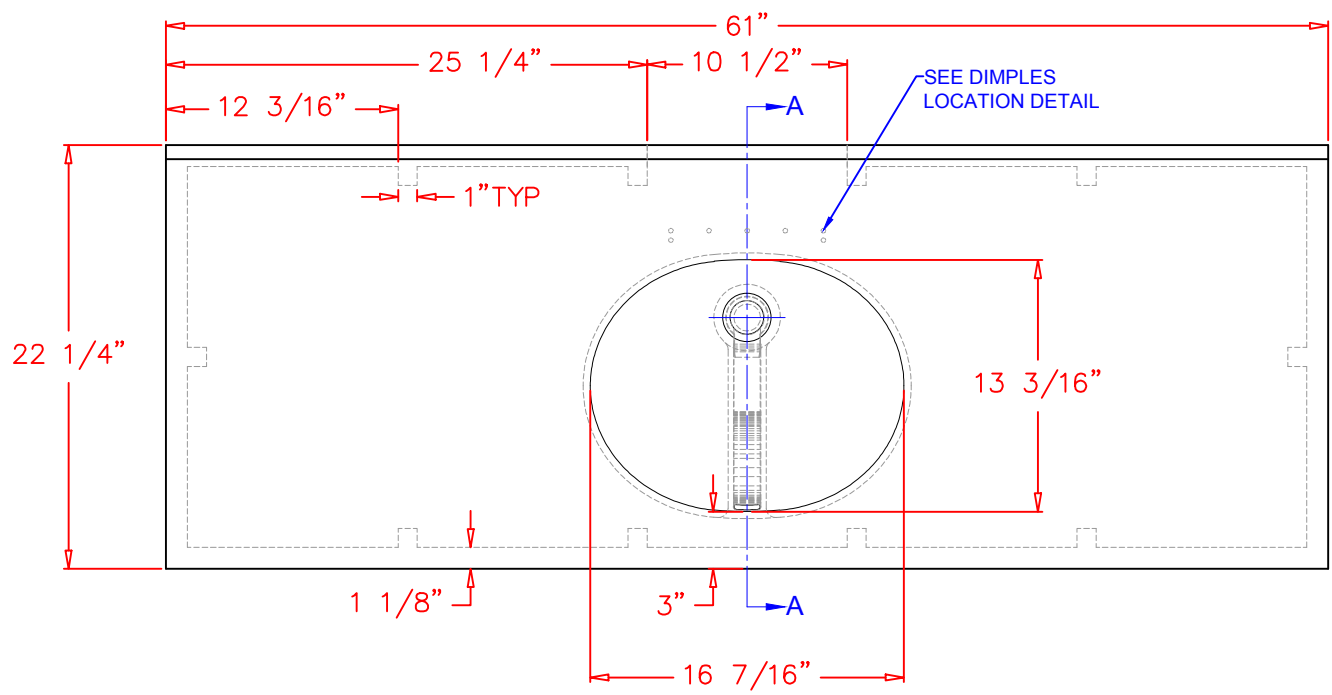

Rev #		
Rev #		

DETAIL 1

DETAIL 2

5484 NW 80th Ave Rd
 Ocala, FL 34482
 (704) 907 9838
 www.wiltcherindustries.com

Part Number:	7ITB612200		
Description:	Integrated Vanity Top 22 1/4" x 61" / Overall Dimensions and Details		
Date Drawn:	03 / 14 / 2013	Weight:	Scale: None
Drawn By:	Carlos Hernandez	Revised By:	
Approved By:		Date Revised:	