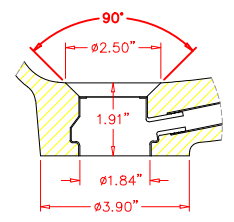

Rev #		
Rev #		

DETAIL 1

DETAIL 2

5484 NW 80th Ave Rd
 Ocala, FL 34482
 (704) 907 9838
 www.wiltcherindustries.com

Part Number:	7ITB612200		
Description:	Integrated Vanity Top 22 1/4" x 61" / Overall Dimensions and Details		
Date Drawn:	03 / 14 / 2013	Weight:	Scale: None
Drawn By:	Carlos Hernandez	Revised By:	
Approved By:		Date Revised:	