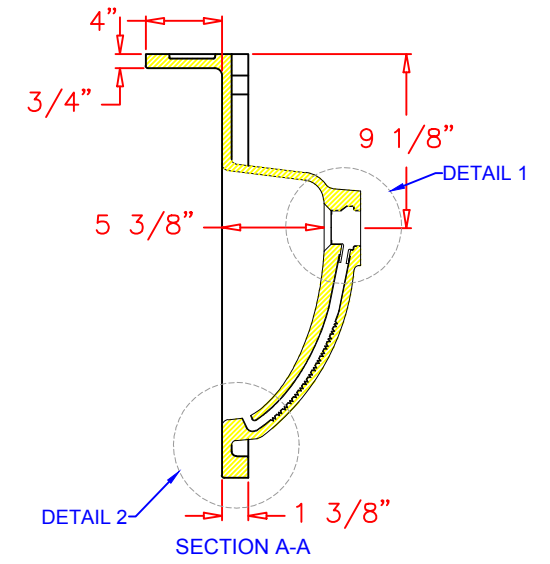

Rev #		
Rev #		

DETAIL 1

DETAIL 2

5484 NW 80th Ave Rd
 Ocala, FL 34482
 (704) 907 9838
 www.wiltcherindustries.com

Part Number:	7ITB612200		
Description:	Integrated Vanity Top 22 1/4" x 61" / Overall Dimensions and Details		
Date Drawn:	03 / 14 / 2013	Weight:	Scale: None
Drawn By:	Carlos Hernandez	Revised By:	
Approved By:		Date Revised:	