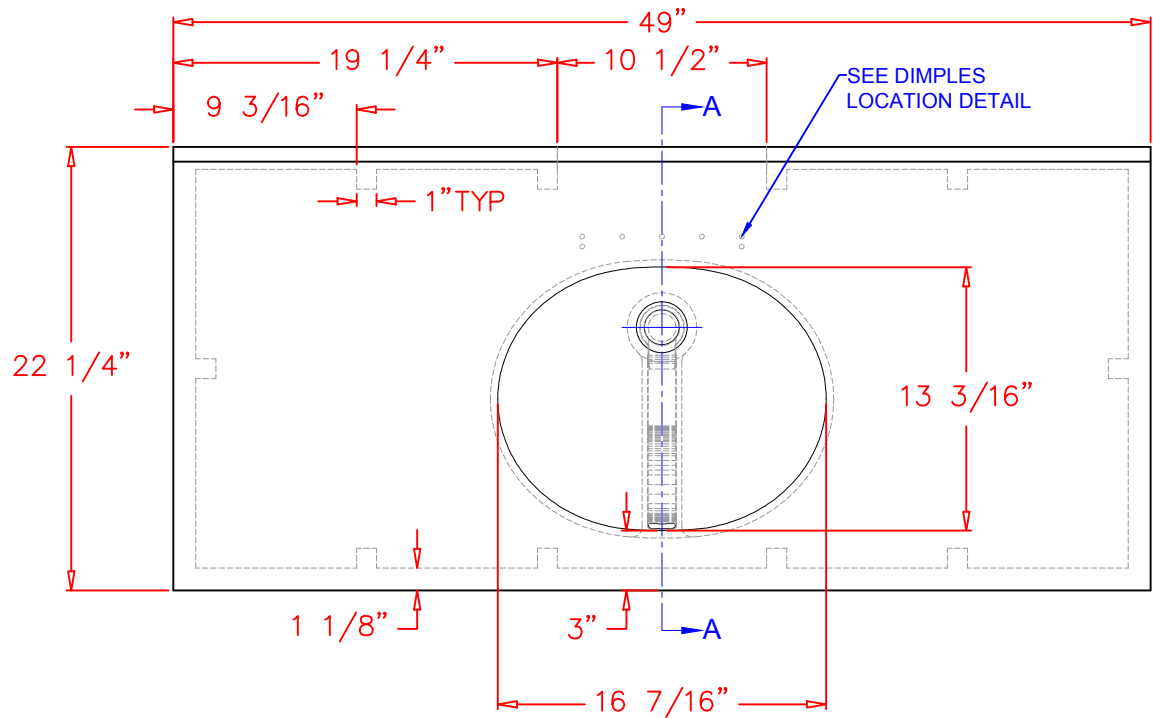

Rev #		
Rev #		

Customer Approval: _____ Date: _____
 Path: @Engineering\

W WILTCHER INDUSTRIES, INC.
 EST. 1969
 5484 NW 80th Ave Rd
 Ocala, FL 34482
 (704) 907 9838
 www.wiltcherindustries.com

Part Number:	7ITB492200		
Description:	Integrated Vanity Top 22 1/4" x 49" / Overall Dimensions and Details		
Date Drawn:	03 / 14 / 2013	Weight:	Scale: None
Drawn By:	Carlos Hernandez	Revised By:	
Approved By:		Date Revised:	