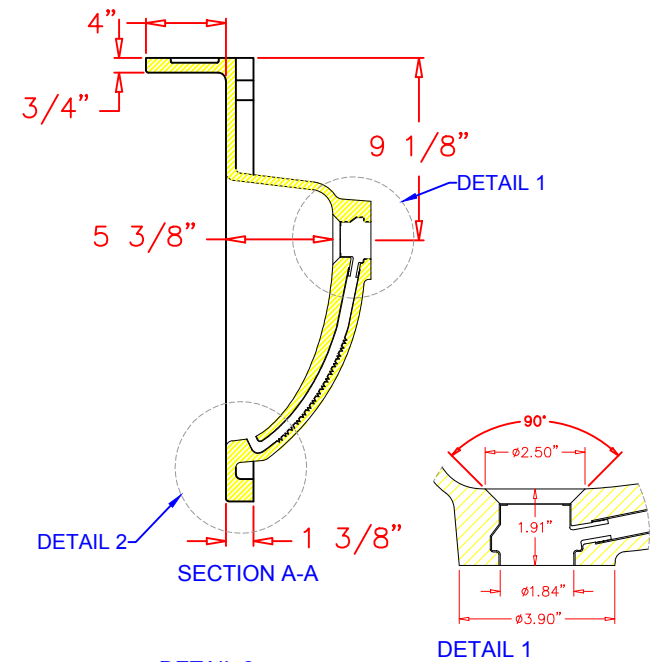

Rev #		
Rev #		

Customer Approval: _____ Date: _____
 Path: @Engineering\

W WILTCHER INDUSTRIES, INC.
 EST. 1969
 5484 NW 80th Ave Rd
 Ocala, FL 34482
 (704) 907 9838
 www.wiltcherindustries.com

Part Number:	7ITB492200		
Description:	Integrated Vanity Top 22 1/4" x 49" / Overall Dimensions and Details		
Date Drawn:	03 / 14 / 2013	Weight:	Scale: None
Drawn By:	Carlos Hernandez	Revised By:	
Approved By:		Date Revised:	