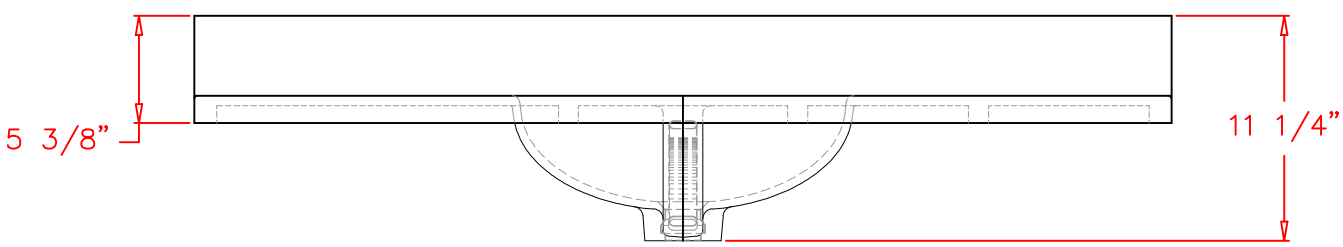

Rev #		
Rev #		

Customer Approval: _____ Date: _____
 Path: @Engineering\

W WILTCHER INDUSTRIES, INC.
 EST. 1969
 5484 NW 80th Ave Rd
 Ocala, FL 34482
 (704) 907 9838
 www.wiltcherindustries.com

Part Number:	7ITB492200		
Description:	Integrated Vanity Top 22 1/4" x 49" / Overall Dimensions and Details		
Date Drawn:	03 / 14 / 2013	Weight:	Scale: None
Drawn By:	Carlos Hernandez	Revised By:	
Approved By:		Date Revised:	