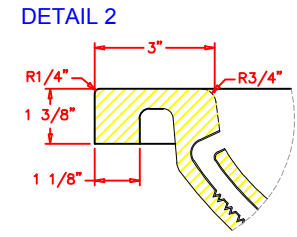

Rev #		
Rev #		

Customer Approval: _____ Date: _____
 Path: @Engineering\

W WILTCHER INDUSTRIES, INC.
 EST. 1969
 5484 NW 80th Ave Rd
 Ocala, FL 34482
 (704) 907 9838
 www.wiltcherindustries.com

Part Number:	7ITB492200		
Description:	Integrated Vanity Top 22 1/4" x 49" / Overall Dimensions and Details		
Date Drawn:	03 / 14 / 2013	Weight:	Scale: None
Drawn By:	Carlos Hernandez	Revised By:	
Approved By:		Date Revised:	