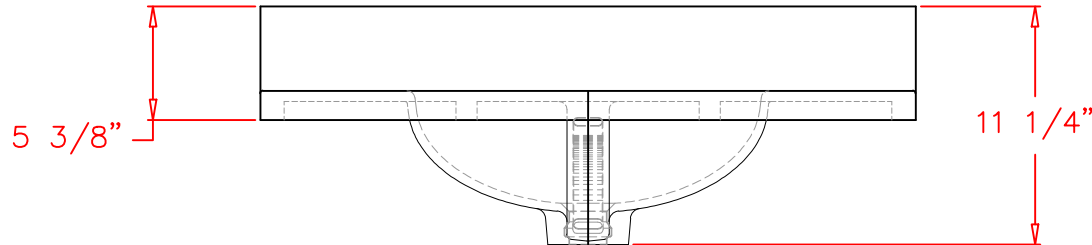

Rev #		
Rev #		

Customer Approval:

Date:

5484 NW 80th Ave Rd
Ocala, FL 34482
(704) 907 9838

www.wiltcherindustries.com

Part Number:	7ITB372200		
Description:	Integrated Vanity Top 22 1/4" x 37" / Overall Dimensions and Details		
Date Drawn:	03 / 14 / 2013	Weight:	Scale: None
Drawn By:	Carlos Hernandez	Revised By:	
Approved By:		Date Revised:	