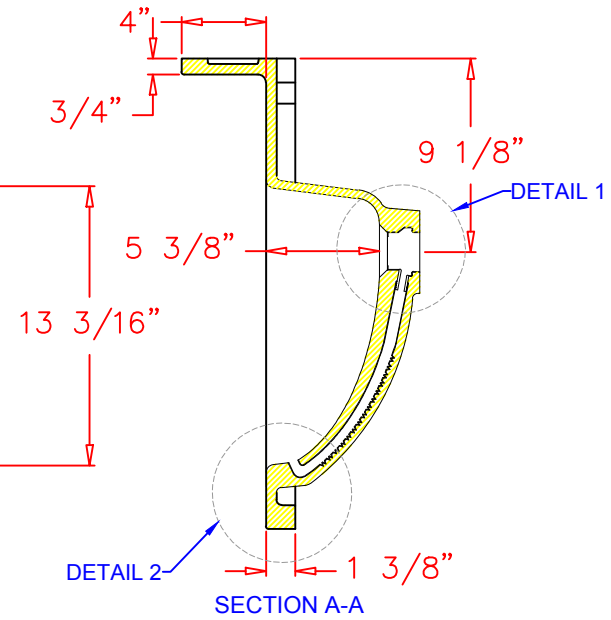

Rev #		
Rev #		

Customer Approval:

Date:

5484 NW 80th Ave Rd
Ocala, FL 34482
(704) 907 9838

www.wiltcherindustries.com

Part Number:	7ITB372200		
Description:	Integrated Vanity Top 22 1/4" x 37" / Overall Dimensions and Details		
Date Drawn:	03 / 14 / 2013	Weight:	Scale: None
Drawn By:	Carlos Hernandez	Revised By:	
Approved By:		Date Revised:	

Path: @Engineering\