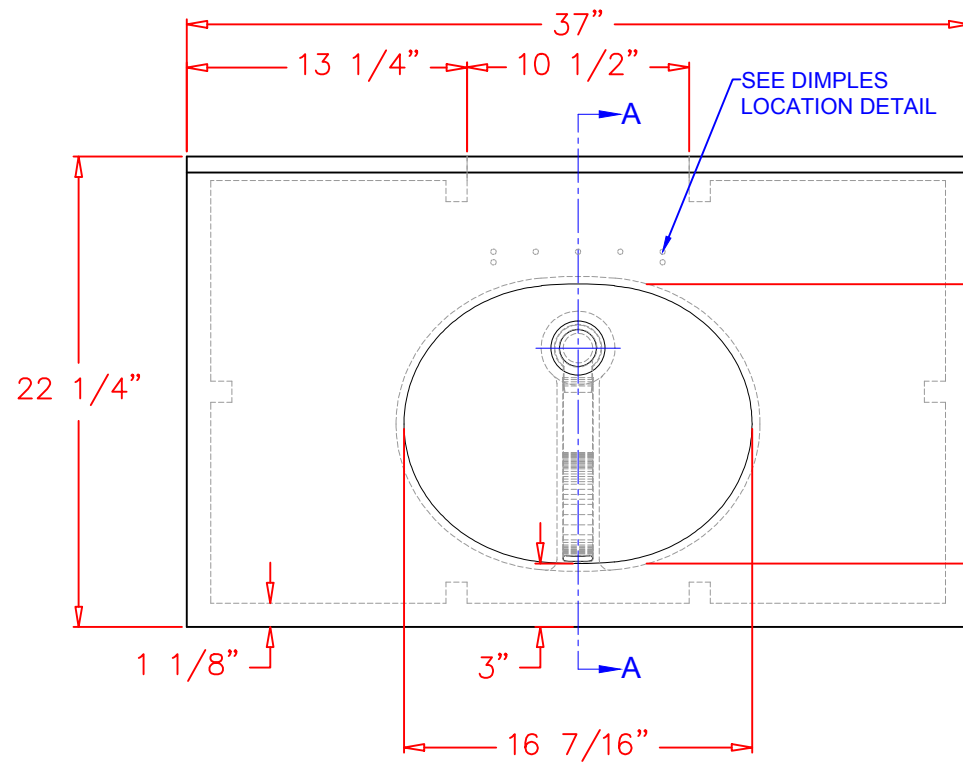

Rev #		
Rev #		

Customer Approval:

Date:

5484 NW 80th Ave Rd
Ocala, FL 34482
(704) 907 9838

www.wiltcherindustries.com

Part Number:	7ITB372200		
Description:	Integrated Vanity Top 22 1/4" x 37" / Overall Dimensions and Details		
Date Drawn:	03 / 14 / 2013	Weight:	Scale: None
Drawn By:	Carlos Hernandez	Revised By:	
Approved By:		Date Revised:	