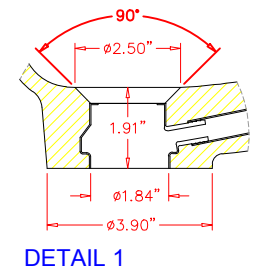

Rev #		
Rev #		

Customer Approval:

Date:

5484 NW 80th Ave Rd
Ocala, FL 34482
(704) 907 9838

www.wiltcherindustries.com

Part Number:	7ITB372200		
Description:	Integrated Vanity Top 22 1/4" x 37" / Overall Dimensions and Details		
Date Drawn:	03 / 14 / 2013	Weight:	Scale: None
Drawn By:	Carlos Hernandez	Revised By:	
Approved By:		Date Revised:	