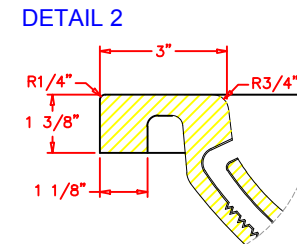

Rev #		
Rev #		

Customer Approval:

Date:

5484 NW 80th Ave Rd
Ocala, FL 34482
(704) 907 9838

www.wiltcherindustries.com

Part Number:	7ITB372200		
Description:	Integrated Vanity Top 22 1/4" x 37" / Overall Dimensions and Details		
Date Drawn:	03 / 14 / 2013	Weight:	Scale: None
Drawn By:	Carlos Hernandez	Revised By:	
Approved By:		Date Revised:	