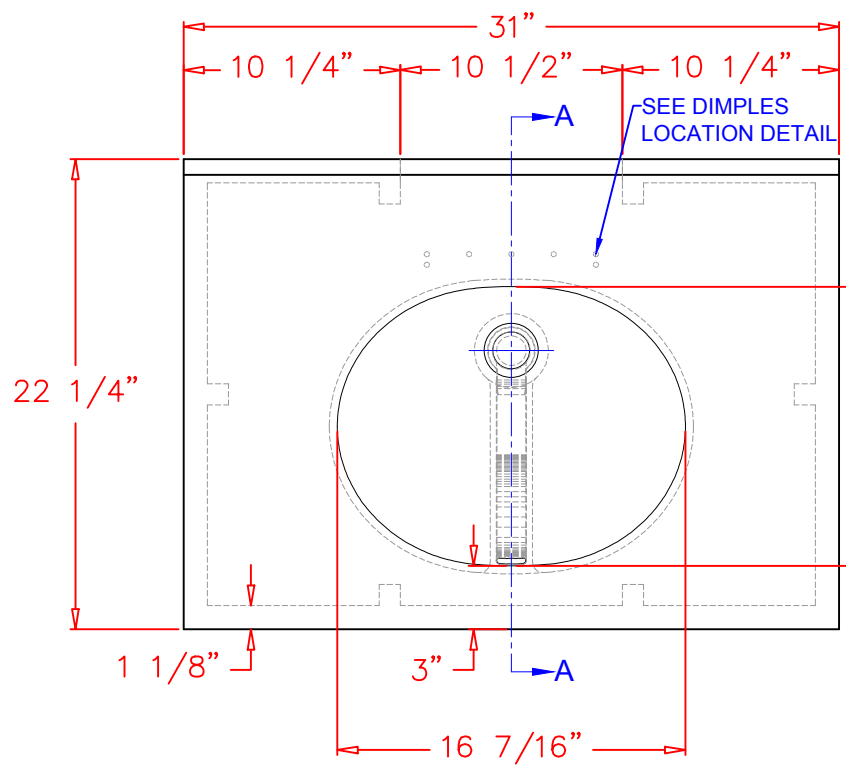

Rev #		
Rev #		

Customer Approval:

Date:

WILTCHER INDUSTRIES, INC.
EST. 1969

5484 NW 80th Ave Rd
Ocala, FL 34482
(704) 907 9838

www.wiltcherindustries.com

Part Number: 7ITB312200	
Description: Integrated Vanity Top 22 1/4" x 31" / Overall Dimensions and Details	
Date Drawn: 03 / 14 / 2013	Weight: Scale: None
Drawn By: Carlos Hernandez	Revised By:
Approved By:	Date Revised: