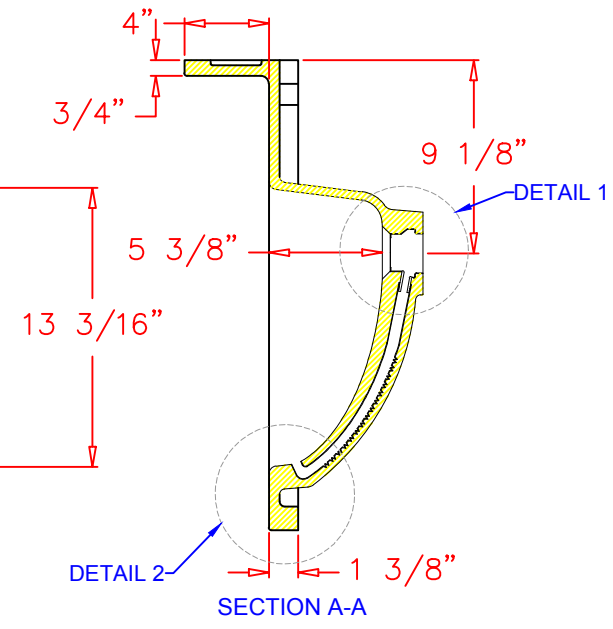

Rev #		
Rev #		

Customer Approval:

Date:

WILTCHER INDUSTRIES, INC.
EST. 1969

5484 NW 80th Ave Rd
Ocala, FL 34482
(704) 907 9838

www.wiltcherindustries.com

Part Number: 7ITB312200	
Description: Integrated Vanity Top 22 1/4" x 31" / Overall Dimensions and Details	
Date Drawn: 03 / 14 / 2013	Weight: Scale: None
Drawn By: Carlos Hernandez	Revised By:
Approved By:	Date Revised: