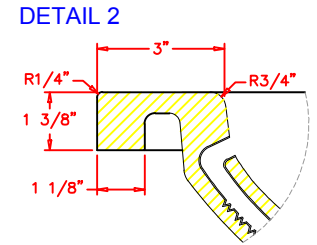

Rev #		
Rev #		

Customer Approval:

Date:

WILTCHER INDUSTRIES, INC.
EST. 1969

5484 NW 80th Ave Rd
Ocala, FL 34482
(704) 907 9838

www.wiltcherindustries.com

Part Number: 7ITB312200	
Description: Integrated Vanity Top 22 1/4" x 31" / Overall Dimensions and Details	
Date Drawn: 03 / 14 / 2013	Weight: Scale: None
Drawn By: Carlos Hernandez	Revised By:
Approved By:	Date Revised: