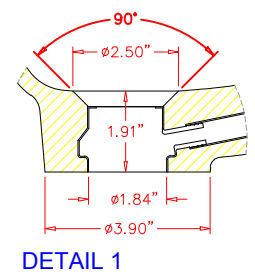

Rev #		
Rev #		

Customer Approval:

Date:

WILTCHER INDUSTRIES, INC.
EST. 1969

5484 NW 80th Ave Rd
Ocala, FL 34482
(704) 907 9838

www.wiltcherindustries.com

Part Number: 7ITB312200	
Description: Integrated Vanity Top 22 1/4" x 31" / Overall Dimensions and Details	
Date Drawn: 03 / 14 / 2013	Weight: Scale: None
Drawn By: Carlos Hernandez	Revised By:
Approved By:	Date Revised: