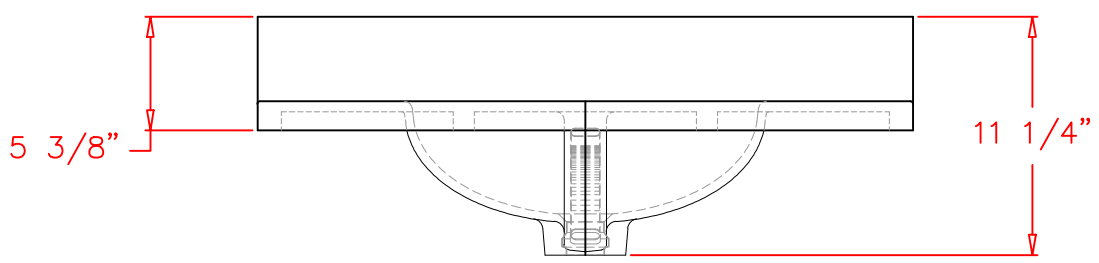

Rev #		
Rev #		

Customer Approval:

Date:

WILTCHER INDUSTRIES, INC.
EST. 1969

5484 NW 80th Ave Rd
Ocala, FL 34482
(704) 907 9838

www.wiltcherindustries.com

Part Number: 7ITB312200	
Description: Integrated Vanity Top 22 1/4" x 31" / Overall Dimensions and Details	
Date Drawn: 03 / 14 / 2013	Weight: Scale: None
Drawn By: Carlos Hernandez	Revised By:
Approved By:	Date Revised: