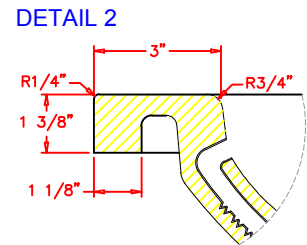

Rev #		
Rev #		

SEE DIMPLES LOCATION DETAIL

Customer Approval:

Date:

5484 NW 80th Ave Rd
Ocala, FL 34482
(704) 907 9838

www.wiltcherindustries.com

Part Number:	7ITB252200		
Description:	Integrated Vanity Top 22 1/4" x 25" / Overall Dimensions and Details		
Date Drawn:	03 / 14 / 2013	Weight:	Scale: None
Drawn By:	Carlos Hernandez	Revised By:	
Approved By:		Date Revised:	