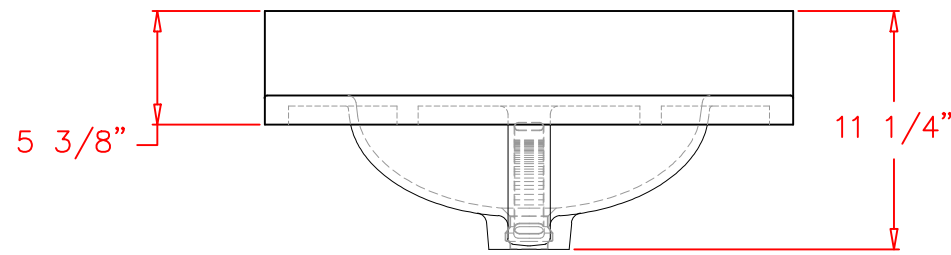

Rev #		
Rev #		

SEE DIMPLES LOCATION DETAIL

Customer Approval:

Date:

5484 NW 80th Ave Rd
Ocala, FL 34482
(704) 907 9838

www.wiltcherindustries.com

Part Number:	7ITB252200		
Description:	Integrated Vanity Top 22 1/4" x 25" / Overall Dimensions and Details		
Date Drawn:	03 / 14 / 2013	Weight:	Scale: None
Drawn By:	Carlos Hernandez	Revised By:	
Approved By:		Date Revised:	