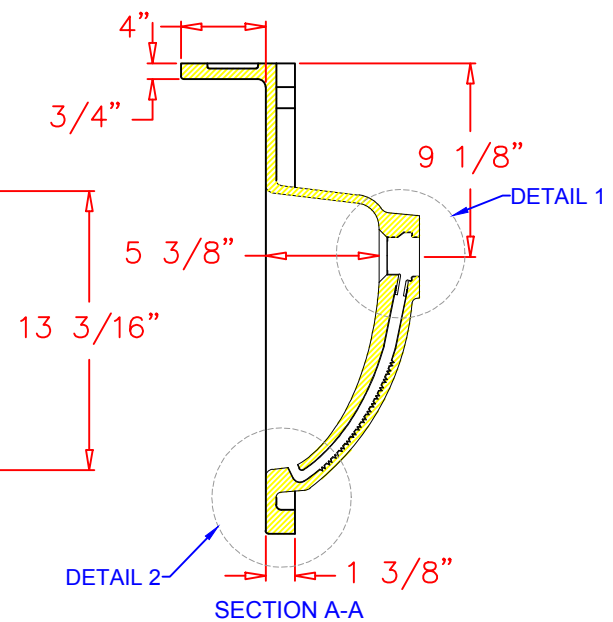

Rev #		
Rev #		

SEE DIMPLES LOCATION DETAIL

Customer Approval:

Date:

5484 NW 80th Ave Rd
Ocala, FL 34482
(704) 907 9838

www.wiltcherindustries.com

Part Number:	7ITB252200		
Description:	Integrated Vanity Top 22 1/4" x 25" / Overall Dimensions and Details		
Date Drawn:	03 / 14 / 2013	Weight:	Scale: None
Drawn By:	Carlos Hernandez	Revised By:	
Approved By:		Date Revised:	