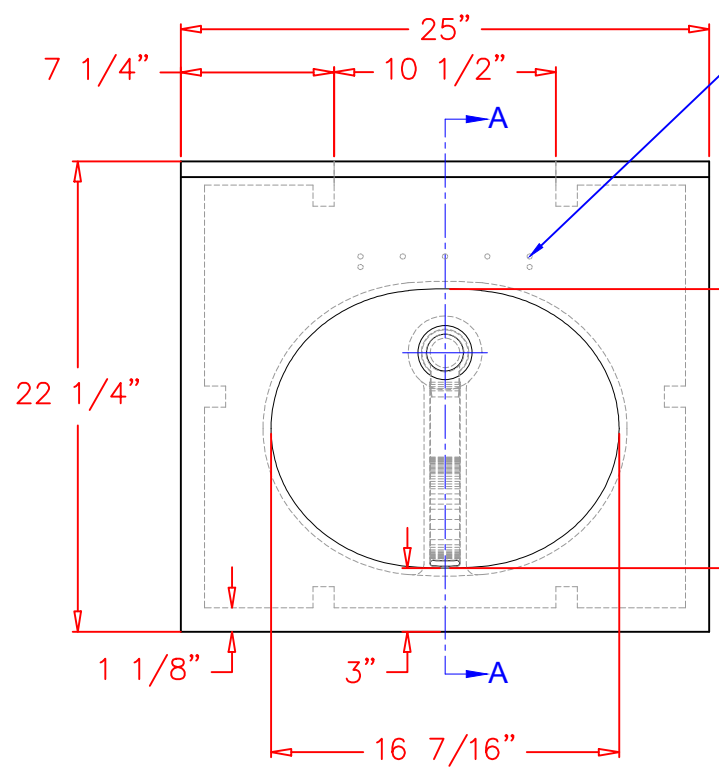

Rev #		
Rev #		

SEE DIMPLES LOCATION DETAIL

Customer Approval:

Date:

5484 NW 80th Ave Rd
Ocala, FL 34482
(704) 907 9838

www.wiltcherindustries.com

Part Number:	7ITB252200		
Description:	Integrated Vanity Top 22 1/4" x 25" / Overall Dimensions and Details		
Date Drawn:	03 / 14 / 2013	Weight:	Scale: None
Drawn By:	Carlos Hernandez	Revised By:	
Approved By:		Date Revised:	