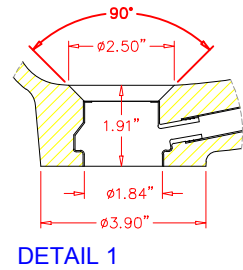

Rev #		
Rev #		

SEE DIMPLES LOCATION DETAIL

Customer Approval:

Date:

5484 NW 80th Ave Rd
Ocala, FL 34482
(704) 907 9838

www.wiltcherindustries.com

Part Number:	7ITB252200		
Description:	Integrated Vanity Top 22 1/4" x 25" / Overall Dimensions and Details		
Date Drawn:	03 / 14 / 2013	Weight:	Scale: None
Drawn By:	Carlos Hernandez	Revised By:	
Approved By:		Date Revised:	